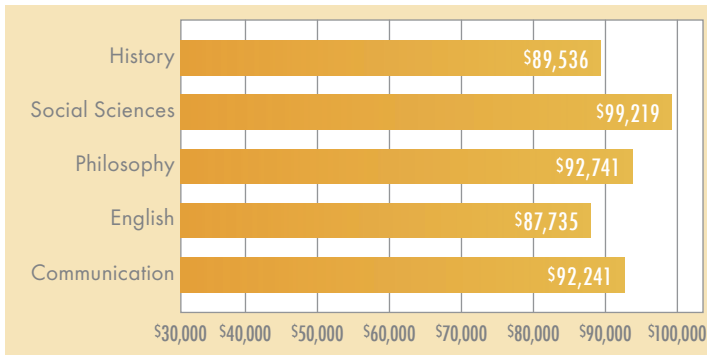

AVERAGE FACULTY SALARIES, BY DISCIPLINE, 2015–2016

The 2015-16 Faculty in Higher Education Salary Survey Report, from the College and University Professional Association for Human Resources (CUPA-HR), contains detailed aggregate salary information from 743 institutions for 241,491 full-time faculty in 32 general disciplines.

Professor Average Salary