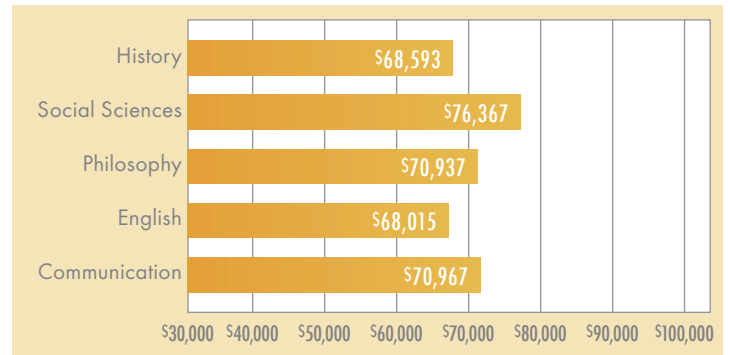

Associate Professor Average Salary